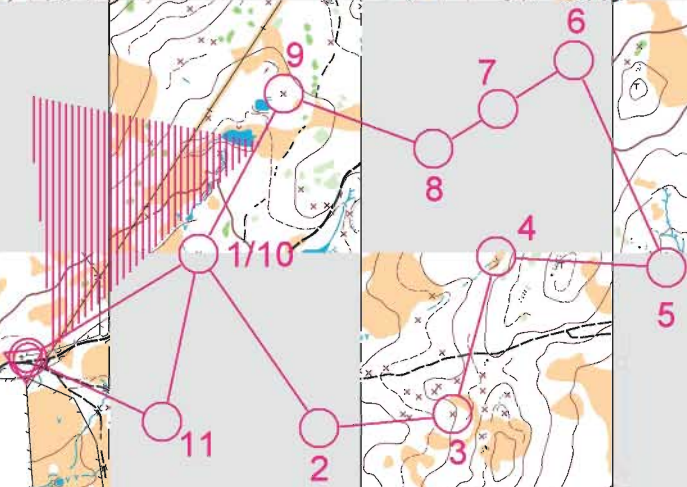

ORANGE 1A

Gundaroo Rd

Scale 1:10000 Interval 5m

0 100 200 300 400 500 1km

N
north

Mulligans Flat

ORANGE 2A

Gundaroo Rd

Scale 1:10000 Interval 5m

N
north

Mulligans Flat

ORANGE 3A

Gundaroo Rd

Scale 1:10000 Interval 5m

N
north

Mulligans Flat