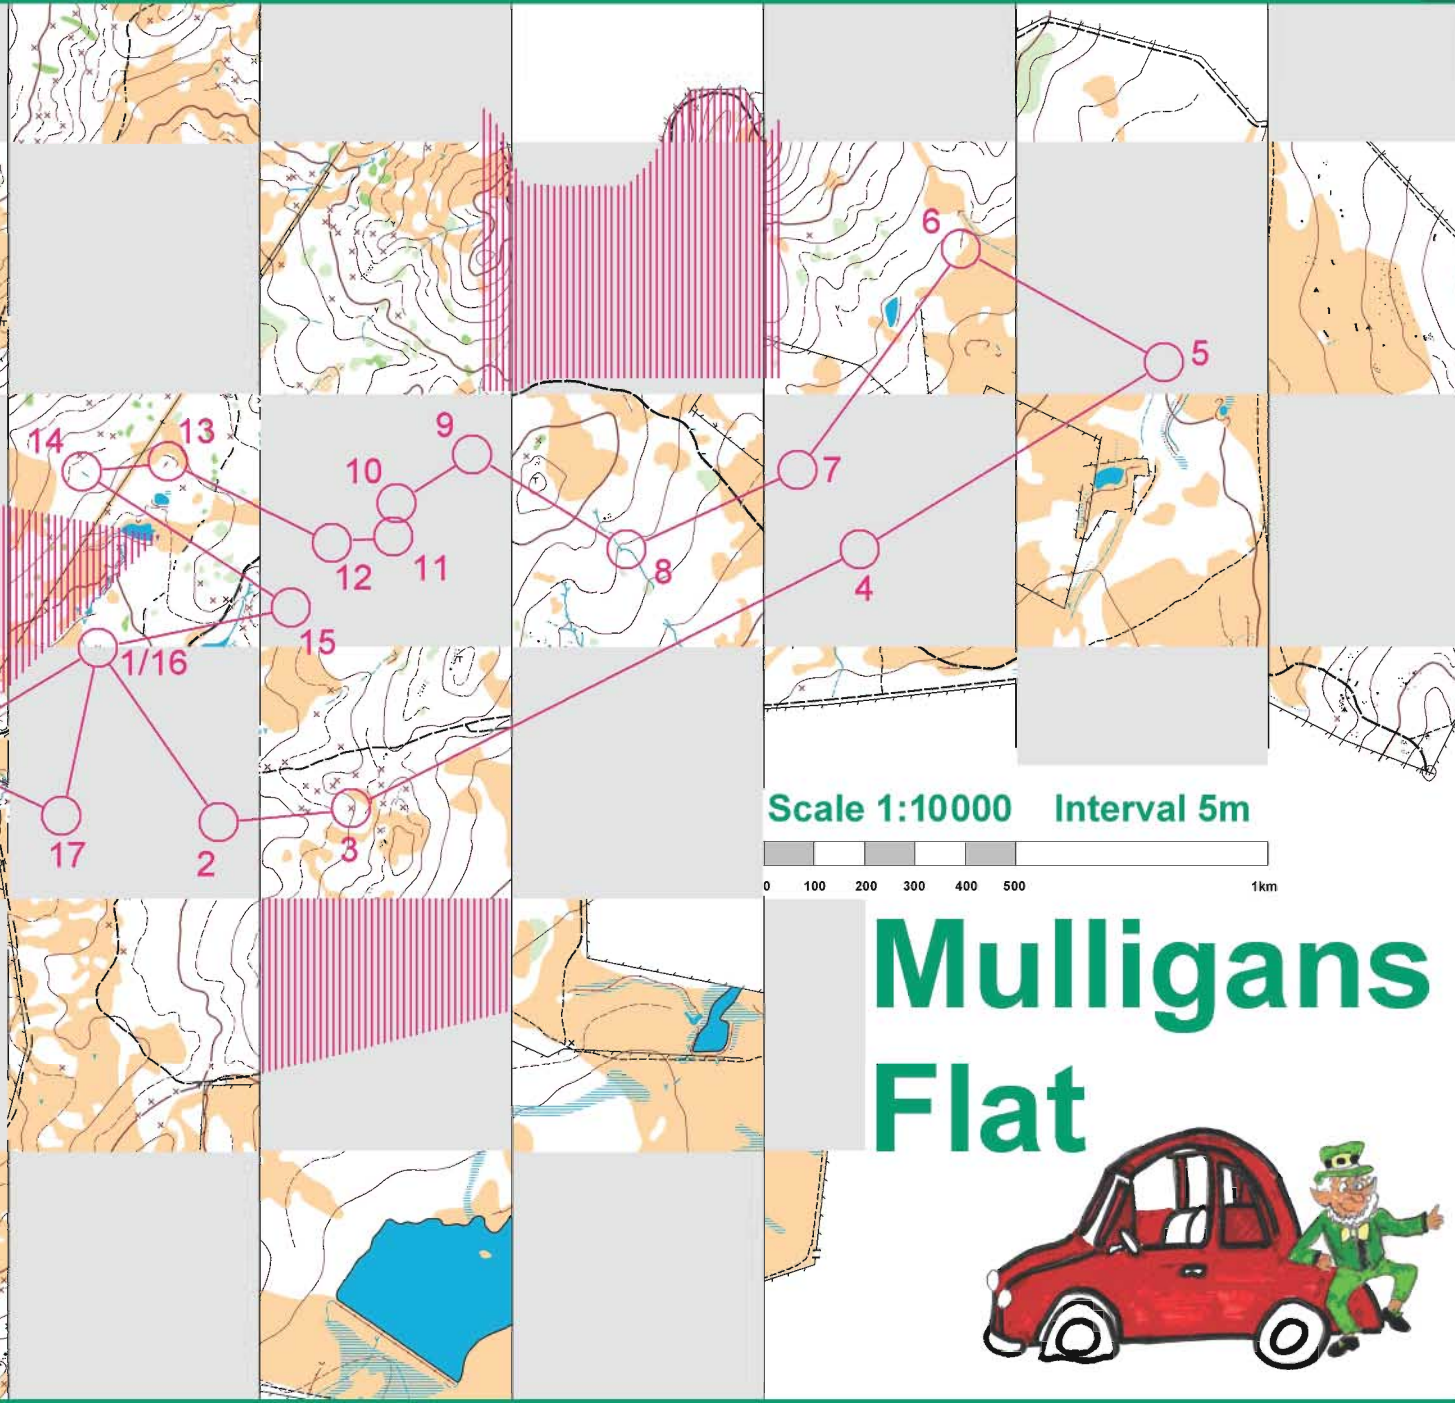

ORANGE 1A

Gundaroo Rd

Scale 1:10000 Interval 5m

0 100 200 300 400 500 1km

N
north

Mulligans Flat

ORANGE 2A

Gundaroo Rd

Scale 1:10000 Interval 5m

N
north

Mulligans Flat

ORANGE 3A

Gundaroo Rd

Scale 1:10000 Interval 5m

N
north

Mulligans Flat